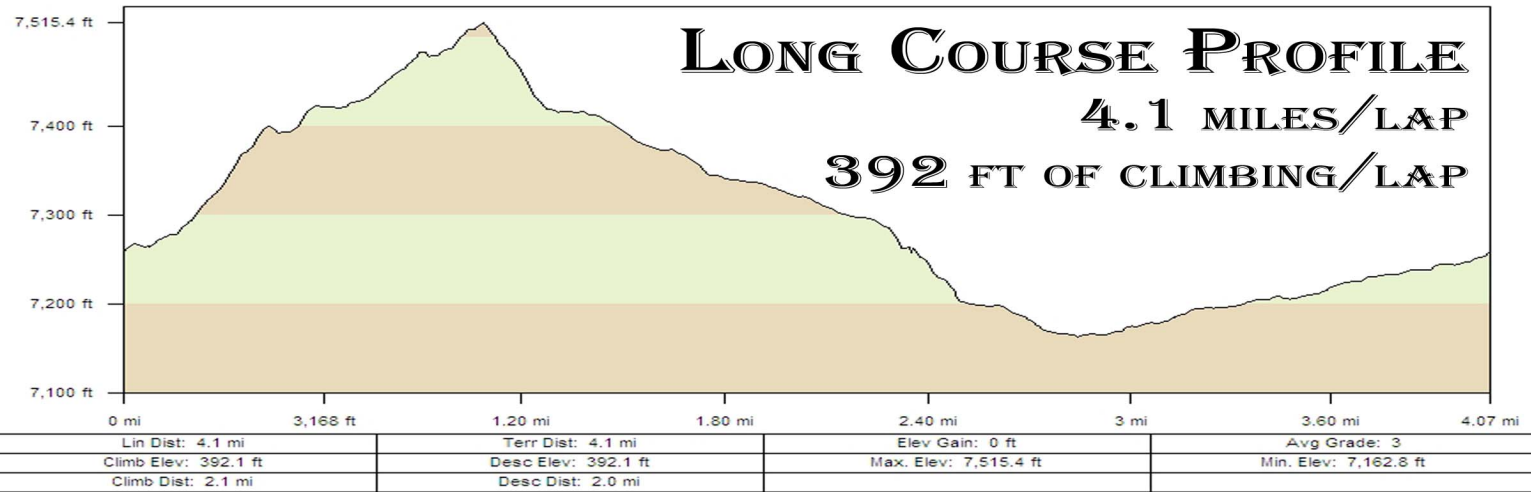

# HAMMER IN THE HAY

MAY 26, 2010

RACE & PARTY @ 4-EAGLE RANCH

**PLEASE DO NOT PRE-RIDE THE COURSE.**

**IT IS ON PRIVATE LAND**