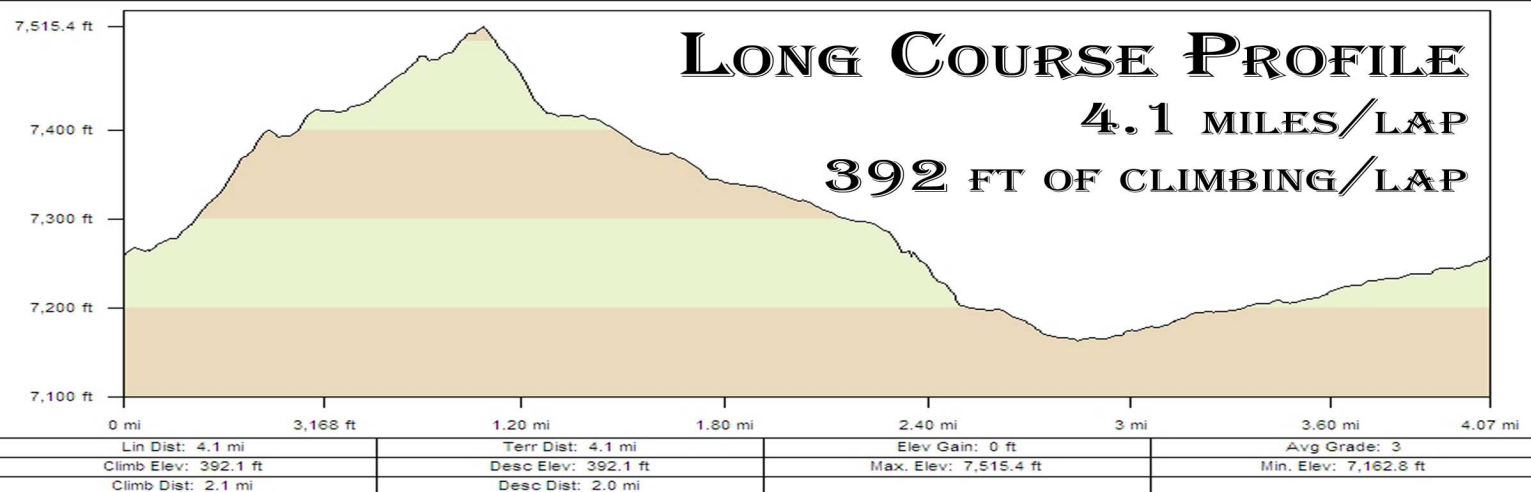

HAMMER IN THE HAY

MAY 26, 2010

RACE & PARTY @ 4-EAGLE RANCH

PLEASE DO NOT PRE-RIDE THE COURSE.

IT IS ON PRIVATE LAND