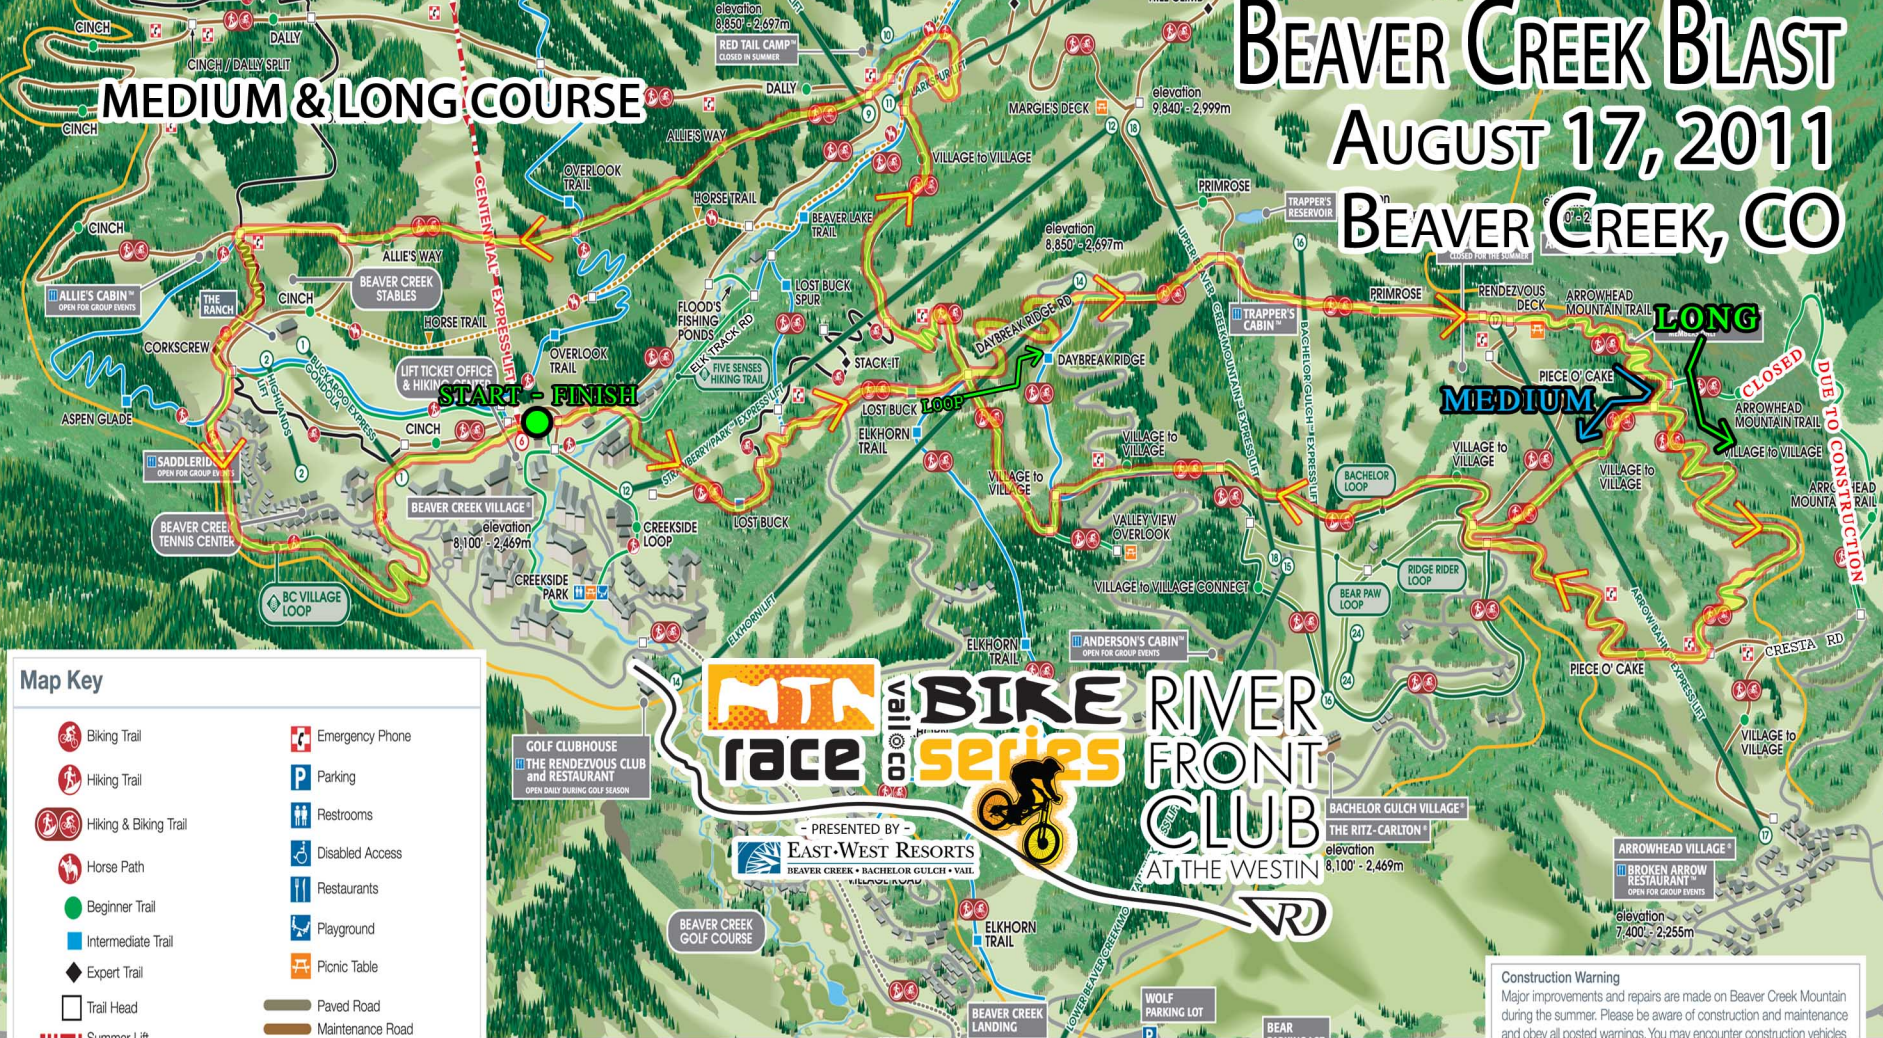

BEAVER CREEK BLAST

AUGUST 17, 2011

BEAVER CREEK, CO

MEDIUM & LONG COURSE

Map Key

	Biking Trail		Emergency Phone
	Hiking Trail		Parking
	Hiking & Biking Trail		Restrooms
	Horse Path		Disabled Access
	Beginner Trail		Restaurants
	Intermediate Trail		Playground
	Expert Trail		Picnic Table
	Trail Head		Paved Road
	Summer Lift		Maintenance Road

MTN BIKE RIVER FRONT CLUB
race series
 PRESENTED BY
 EAST-WEST RESORTS
 BEAVER CREEK • BACHELOR GULCH • VAIL
 AT THE WESTIN

Construction Warning
 Major improvements and repairs are made on Beaver Creek Mountain during the summer. Please be aware of construction and maintenance and obey all posted warnings. You may encounter construction vehicles.