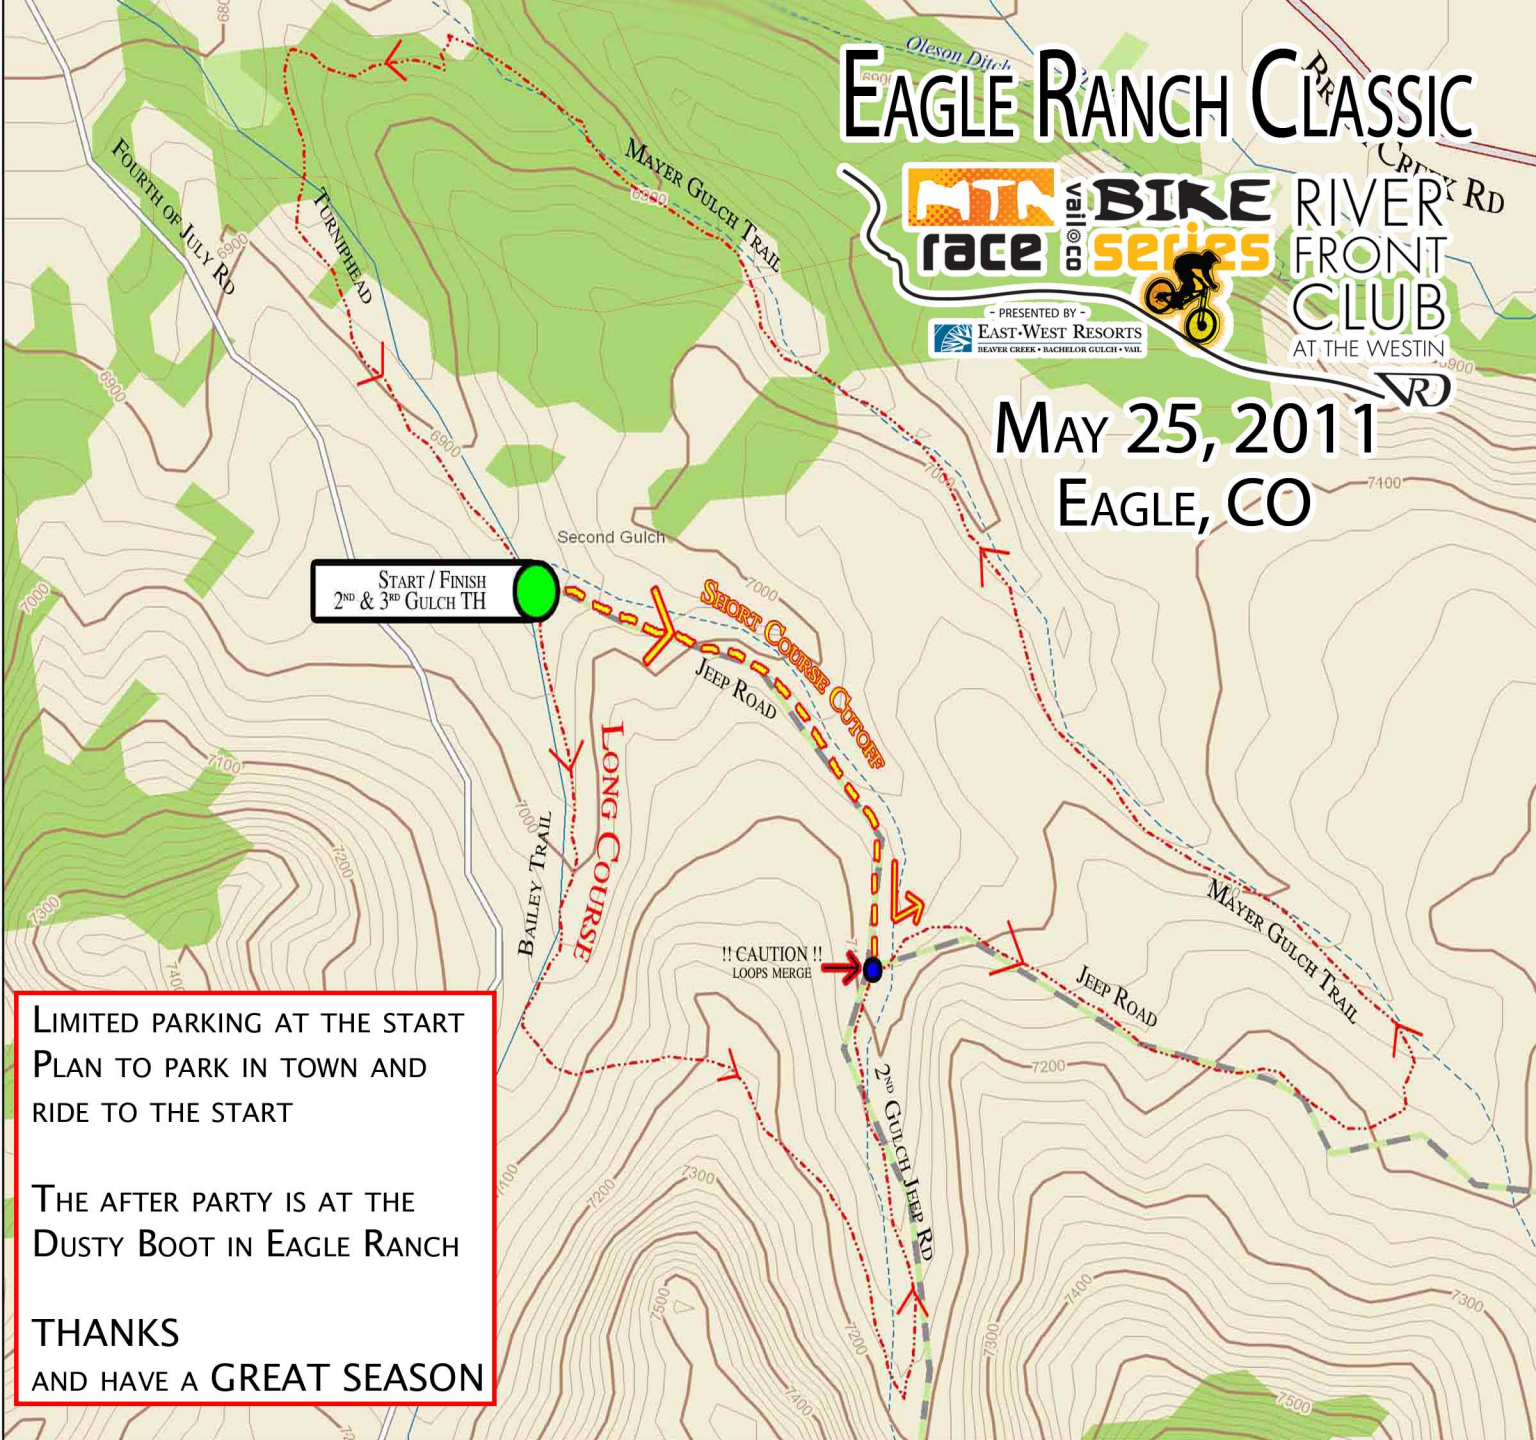

EAGLE RANCH CLASSIC

MAY 25, 2011
EAGLE, CO

START / FINISH
2ND & 3RD GULCH TH

LIMITED PARKING AT THE START
PLAN TO PARK IN TOWN AND
RIDE TO THE START

THE AFTER PARTY IS AT THE
DUSTY BOOT IN EAGLE RANCH

THANKS
AND HAVE A GREAT SEASON

Short Course Profile

distance: 3.4 miles
elev gain: 509 ft.
climb dist: 1.6 miles

Long Course Profile

distance: 4.3 miles
elev gain: 662 ft.
climb dist: 1.9 miles