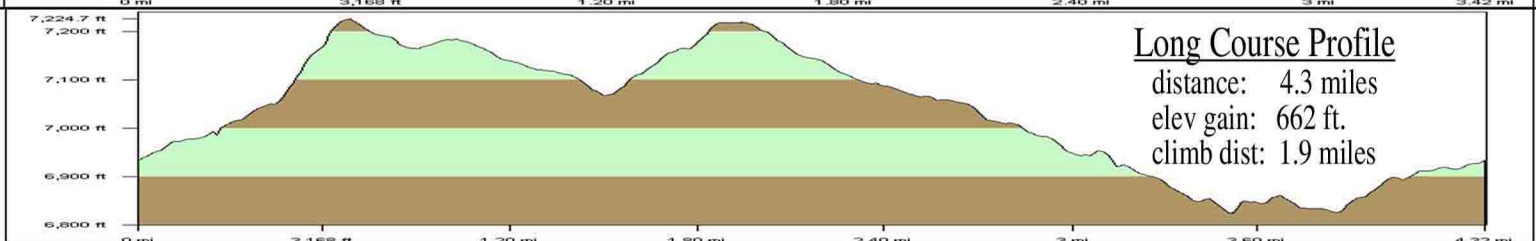

EAGLE RANCH CLASSIC

MAY 25, 2011
EAGLE, CO

START / FINISH
2ND & 3RD GULCH TH

LIMITED PARKING AT THE START
PLAN TO PARK IN TOWN AND
RIDE TO THE START

THE AFTER PARTY IS AT THE
DUSTY BOOT IN EAGLE RANCH

THANKS
AND HAVE A GREAT SEASON

Short Course Profile

distance: 3.4 miles
elev gain: 509 ft.
climb dist: 1.6 miles

Long Course Profile

distance: 4.3 miles
elev gain: 662 ft.
climb dist: 1.9 miles