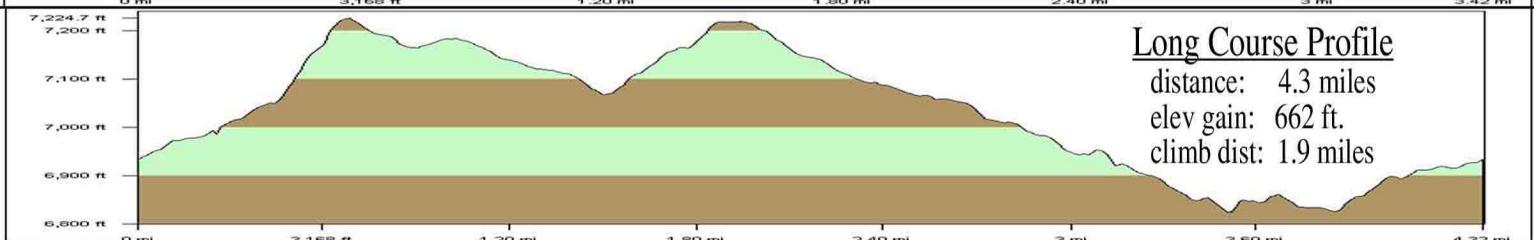

# EAGLE RANCH CLASSIC

JUNE 10, 2009

MTN BIKE  
race series

CREEK RD

LIMITED PARKING AT THE START  
PLAN TO PARK IN TOWN AND  
RIDE TO THE START

THE AFTER PARTY IS AT THE  
DUSTY BOOT IN EAGLE RANCH

THANKS  
AND HAVE A GREAT SEASON

### Short Course Profile

distance: 3.4 miles  
elev gain: 509 ft.  
climb dist: 1.6 miles

### Long Course Profile

distance: 4.3 miles  
elev gain: 662 ft.  
climb dist: 1.9 miles