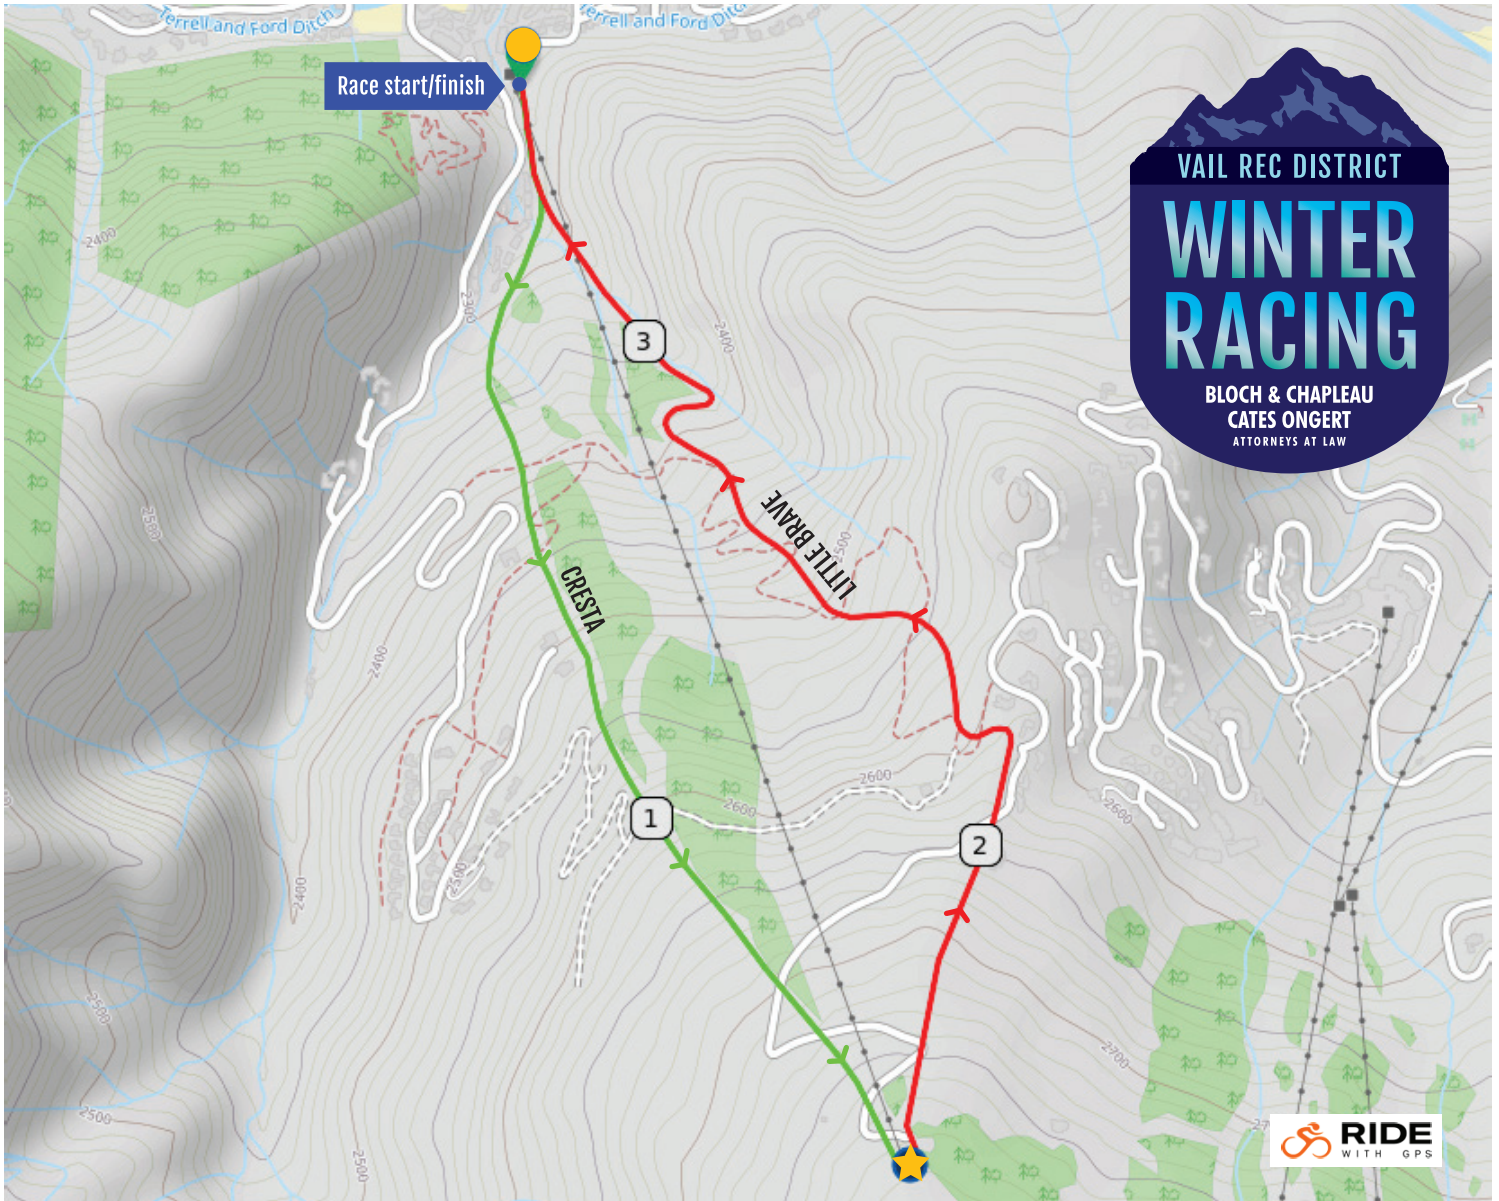

2024 BLOCH & CHAPLEAU WINTER RACES

Arrowhead Uphill & Skimo | Jan. 27

■ Uphill: Cresta ■ Downhill: Little Brave ● Broken Arrow Restaurant ★ Uphill Finish

The uphill route will be Cresta and the downhill route will take participants down Little Brave. Post-race breakfast and awards takes place at Broken Arrow Restaurant. Please refer to parking map for available options.

SCAN FOR DIGITAL MAP