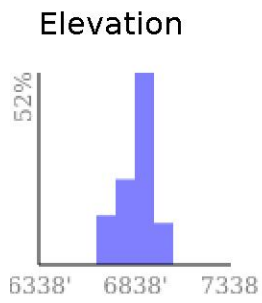

Boneyard 5K

range 6709' to 6962' gain 371' loss 371' exaggeration 30.4x

Slope Angle (top), Land Cover (middle), Tree Cover (bottom)

Min 6711'
Avg 6851'
Max 6964'
Delta 253'

Min 1°
Avg 10°
Max 31°

Land Cover

- Shrub 87%
- Forest 7%
- Developed 4%
- Barren 2%