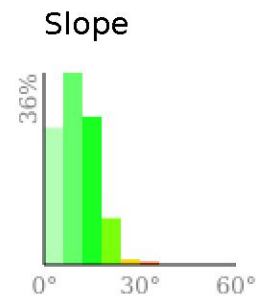

Boneyard 5K

range 6709' to 6962' gain 371' loss 371' exaggeration 30.4x

Slope Angle (top), Land Cover (middle), Tree Cover (bottom)

Min 6711'
Avg 6851'
Max 6964'
Delta 253'

Min 1°
Avg 10°
Max 31°

Land Cover

- Shrub 87%
- Forest 7%
- Developed 4%
- Barren 2%