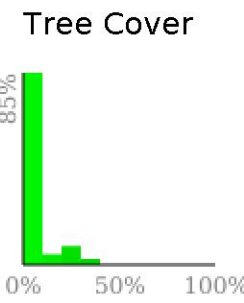

Boneyard 5K

range 6709' to 6962' gain 371' loss 371' exaggeration 30.4x

Slope Angle (top), Land Cover (middle), Tree Cover (bottom)

Min 6711'
Avg 6851'
Max 6964'
Delta 253'

Min 1°
Avg 10°
Max 31°

Land Cover

- Shrub 87%
- Forest 7%
- Developed 4%
- Barren 2%